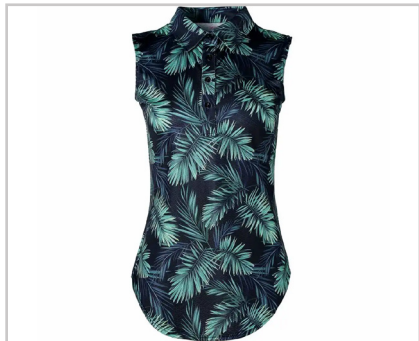

ORDER FORM - LADIES SLEEVELESS

LP-SLESS-COCO PALM